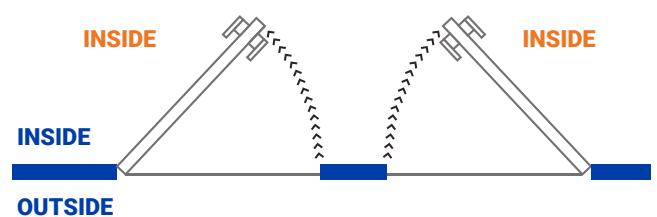

alumax

ECO 05 HEAVY

Details

Constructed to the strongest standards in aluminum with a gage of .62 in the thickness of each piece of aluminum.

The Door includes 4 "x 4" stainless steel hinges. Includes the frame to facilitate the installation of it.

Width	Height	Price

36"	80"	

36"	84"	

Color

☐ White

Glass Color

• Clear • Bronze • Blue Green • White

Position or Opening

SEEN FROM INSIDE

☐ IN RIGHT

☐ IN LEFT