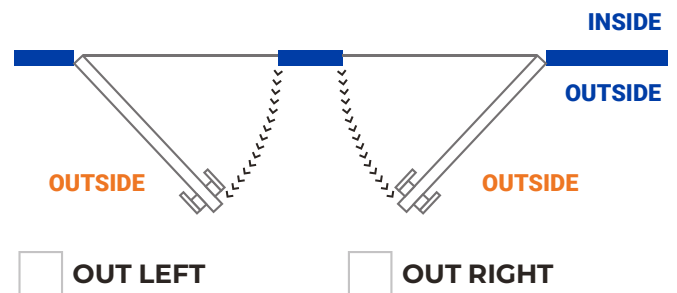

Width	Height	Price
36"	80"	
36"	84"	

Color

White

Glass Color

• Clear • Bronze • Blue Green • White

Position or Opening

SEEN FROM INSIDE

SEEM FROM OUTSIDE

ECO 20 LIGHT

Details

Constructed to the strongest standards in aluminum with a gage of .50 in the thickness of each piece of aluminum. The light material categorized as the strongest on the market.

The door includes 3 $3\frac{1}{2}$ x $3\frac{1}{2}$ white hinges, a single hole in the lock and the frame to facilitate the installation of the same.