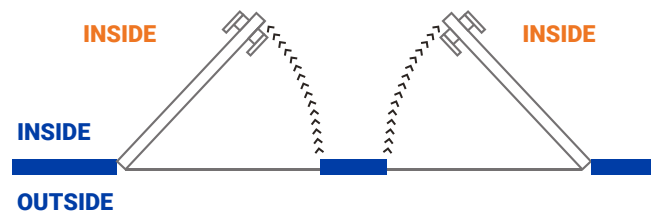

Position or Opening

SEEN FROM INSIDE

☐ IN RIGHT

☐ IN LEFT