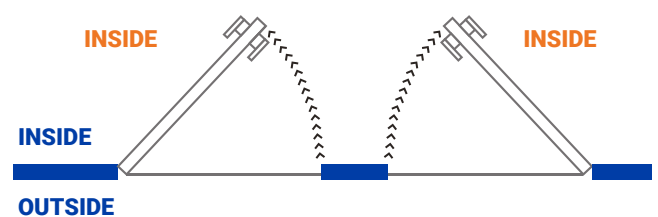

Position or Opening

SEEN FROM INSIDE

☐ IN RIGHT

☐ IN LEFT