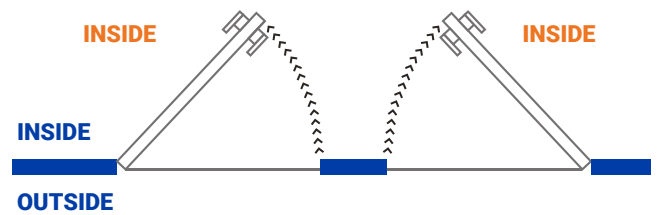

Position or Opening

SEEN FROM INSIDE

☐ IN RIGHT

☐ IN LEFT