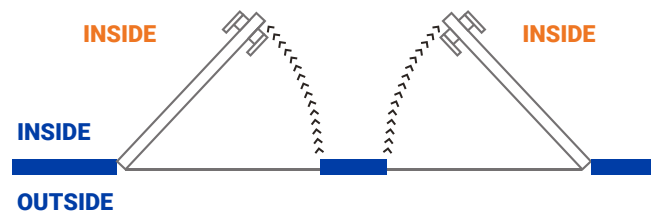

Position or Opening

SEEN FROM INSIDE

☐ IN RIGHT

☐ IN LEFT