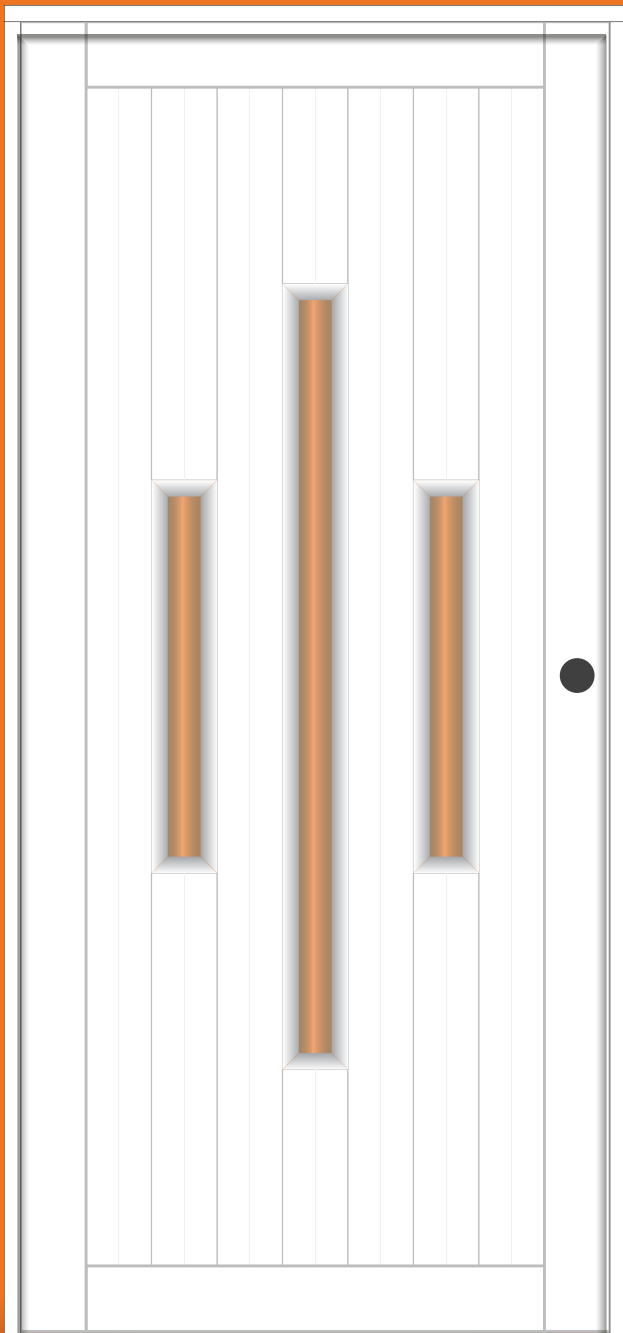

ECO MAX DOORS

ECO 05 LIGHT

Details

Constructed to the strongest standards in aluminum with a gage of .50 in the thickness of each piece of aluminum. The light material categorized as the strongest on the market.

Width	Height	Price
-------	--------	-------

36"	80"	
-----	-----	--

36"	84"	
-----	-----	--

Color

White

Glass Color

• Clear • Bronze • Blue Green • White

Position or Opening

SEEN FROM INSIDE

IN RIGHT

IN LEFT

SEEM FROM OUTSIDE

OUT LEFT

OUT RIGHT

ECO 06 LIGHT

Details

Constructed to the strongest standards in aluminum with a gage of .50 in the thickness of each piece of aluminum. The light material categorized as the strongest on the market.

The door includes 3 1/2 x 3 1/2 white hinges, a single hole in the lock and the frame to facilitate the installation of the same.