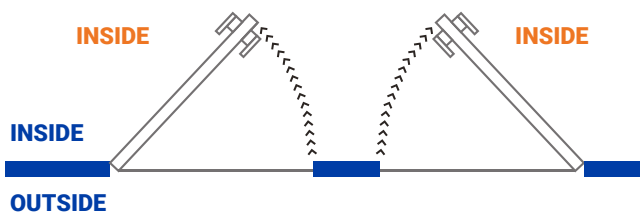

Width	Height	Price
36"	80"	
36"	84"	

Color

White

Position or Opening

SEEN FROM INSIDE

IN RIGHT

IN LEFT

SEEN FROM OUTSIDE

OUT LEFT

OUT RIGHT

alumax

ECO-16

SLAT 4" IN ALUMINUM

Details

Constructed to the strongest standards in aluminum with a gage of .62 in the thickness of each piece of aluminum.

The Door includes 4 "x 4" stainless steel hinges. Includes the frame to facilitate the installation of it.