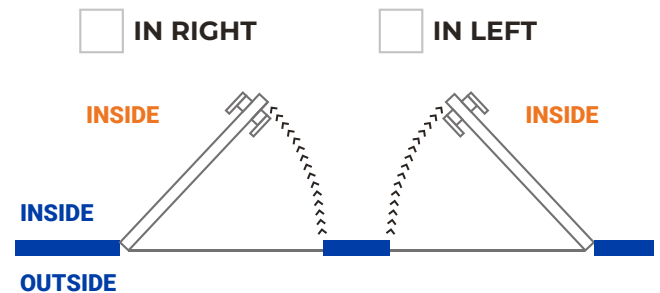

Details

Constructed to the strongest standards in aluminum with a gage of .62 in the thickness of each piece of aluminum.

The Door includes 4 "x 4" stainless steel hinges. Includes the frame to facilitate the installation of it.

Width	Height	Price
36"	80"	
36"	84"	

Color

White

Glass Color

• Clear • Bronze • Blue Green • White

Position or Opening

SEEN FROM INSIDE

SEEM FROM OUTSIDE

OUT LEFT

OUT RIGHT

ECO-15

SLAT 3" IN GLASS

Details

Constructed to the strongest standards in aluminum with a gage of .62 in the thickness of each piece of aluminum.

The Door includes 4 "x 4" stainless steel hinges. Includes the frame to facilitate the installation of it.