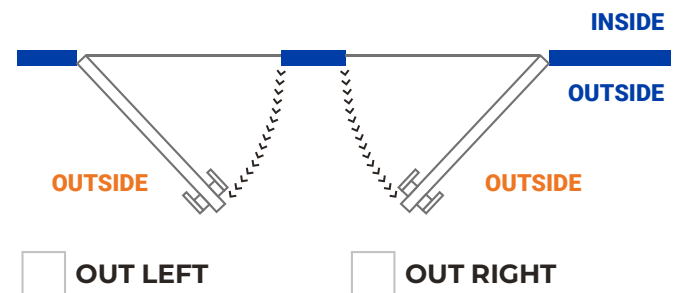

Width	Height	Price
36"	80"	
36"	84"	

Color

White

Glass Color

• Clear • Bronze • Blue Green • White

Position or Opening

SEEN FROM INSIDE

SEEM FROM OUTSIDE