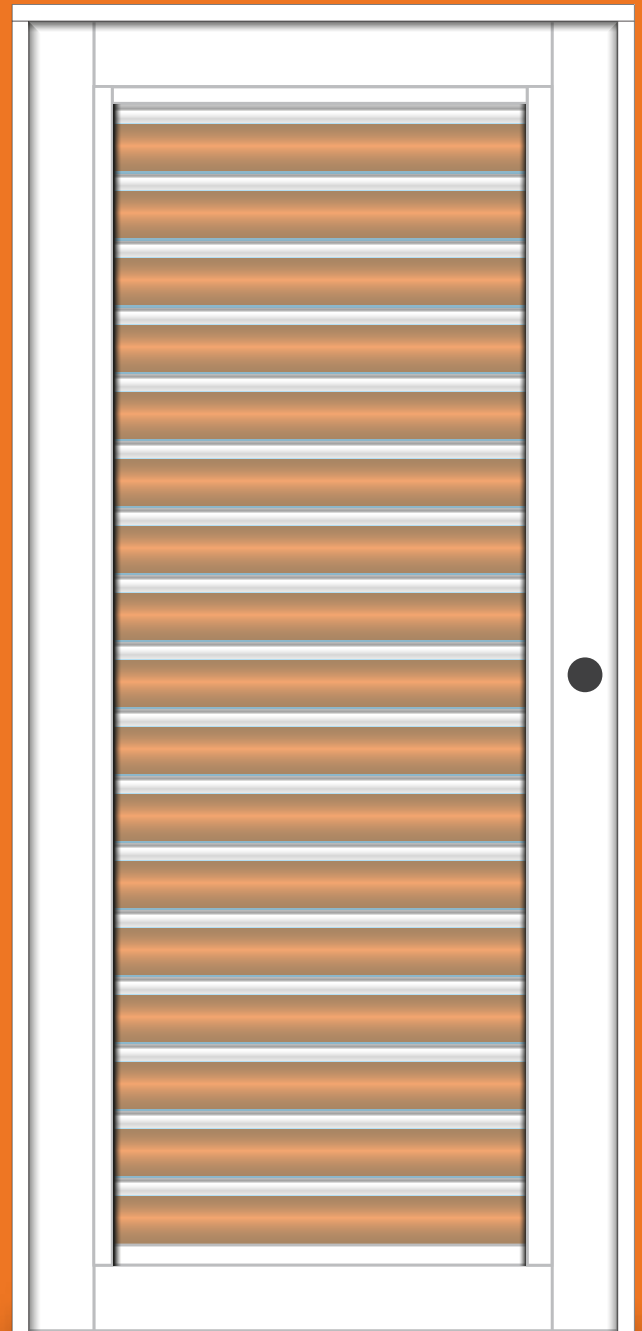

ECO-13

SLAT 3" IN GLASS

Details

Constructed to the strongest standards in aluminum with a gage of .62 in the thickness of each piece of aluminum.

The Door includes 4 "x 4" stainless steel hinges. Includes the frame to facilitate the installation of it.

Width	Height	Price

36"	80"	

36"	84"	

Color

☐ White

Glass Color

• Clear • Bronze • Blue Green • White

Position or Opening

SEEN FROM INSIDE

☐ IN RIGHT

☐ IN LEFT

SEEM FROM OUTSIDE

☐ OUT LEFT

☐ OUT RIGHT