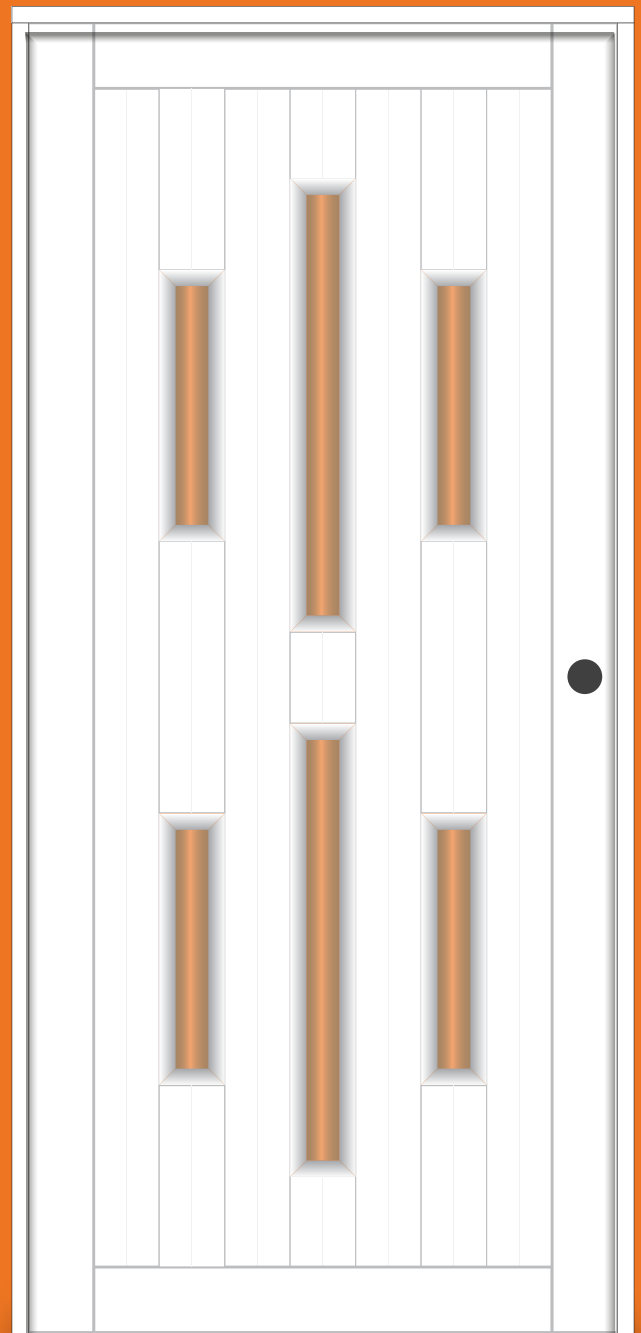

Constructed to the strongest standards in aluminum with a gage of .50 in the thickness of each piece of aluminum. The light material categorized as the strongest on the market.

The door includes 3 1/2 x 3 1/2 white hinges, a single hole in the lock and the frame to facilitate the installation of the same.

IN LEFT

SEEM FROM OUTSIDE

OUT LEFT

OUT RIGHT

alumax

ECO 06 HEAVY

Details

Constructed to the strongest standards in aluminum with a gage of .62 in the thickness of each piece of aluminum.

The Door includes 4 "x 4" stainless steel hinges. Includes the frame to facilitate the installation of it.

Width	Height	Price
36"	80"	
36"	84"	

Color

White

Glass Color

• Clear • Bronze • Blue Green • White

Details

Constructed to the strongest standards in aluminum with a gage of .50 in the thickness of each piece of aluminum. The light material categorized as the strongest on the market.

The door includes 3 1/2 x 3 1/2 white hinges, a single hole in the lock and the frame to facilitate the installation of the same.