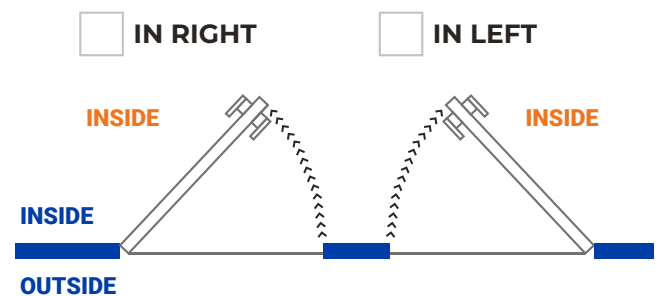

Width	Height	Price
36"	80"	
36"	84"	

Color

White

Glass Color

• Clear • Bronze • Blue Green • White

Position or Opening

SEEN FROM INSIDE

SEEM FROM OUTSIDE

ECO 26 LIGHT

Details

Constructed to the strongest standards in aluminum with a gage of .50 in the thickness of each piece of aluminum. The light material categorized as the strongest on the market.

The door includes 3 1/2 x 3 1/2 white hinges, a single hole in the lock and the frame to facilitate the installation of the same.