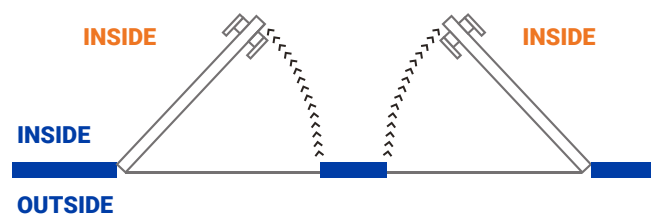

Position or Opening

SEEN FROM INSIDE

☐ IN RIGHT

☐ IN LEFT