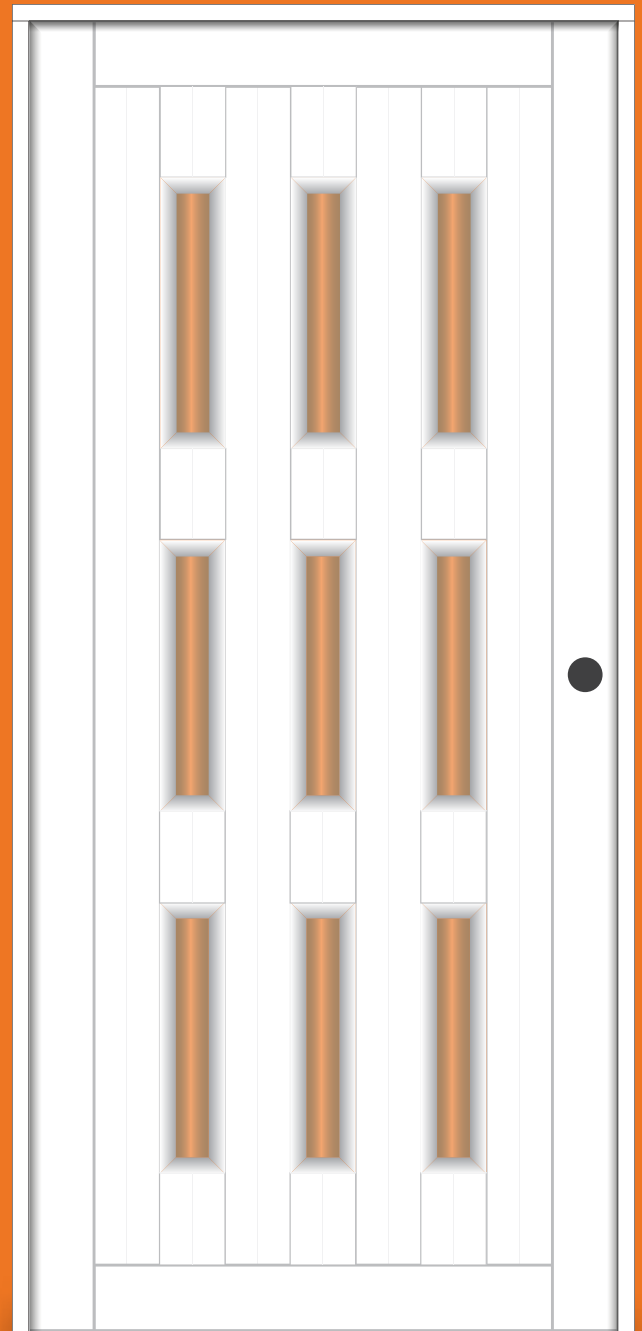

Details

Constructed to the strongest standards in aluminum with a gage of .50 in the thickness of each piece of aluminum. The light material categorized as the strongest on the market.

The door includes 3 1/2 x 3 1/2 white hinges, a single hole in the lock and the frame to facilitate the installation of the same.

IN LEFT

SEEN FROM OUTSIDE

OUT LEFT

OUT RIGHT

alumax

ECO 08 HEAVY

Details

Constructed to the strongest standards in aluminum with a gage of .62 in the thickness of each piece of aluminum.