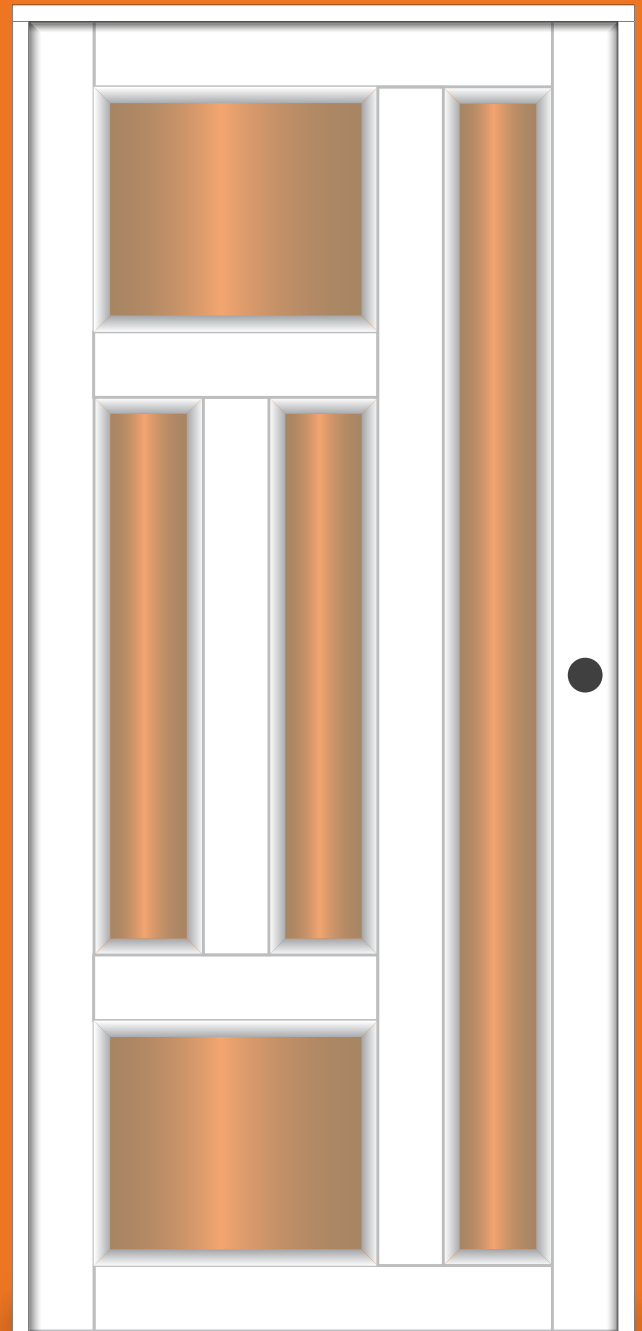

ECO 26 LIGHT

Details

Constructed to the strongest standards in aluminum with a gage of .50 in the thickness of each piece of aluminum. The light material categorized as the strongest on the market.

The door includes 3 1/2 x 3 1/2 white hinges, a single hole in the lock and the frame to facilitate the installation of the same.

Width	Height	Price
36"	80"	
36"	84"	

Color

☐ White

Glass Color

• Clear • Bronze • Blue Green • White

Position or Opening

SEEN FROM INSIDE

☐ IN RIGHT

☐ IN LEFT

SEEN FROM OUTSIDE

☐ OUT LEFT

☐ OUT RIGHT