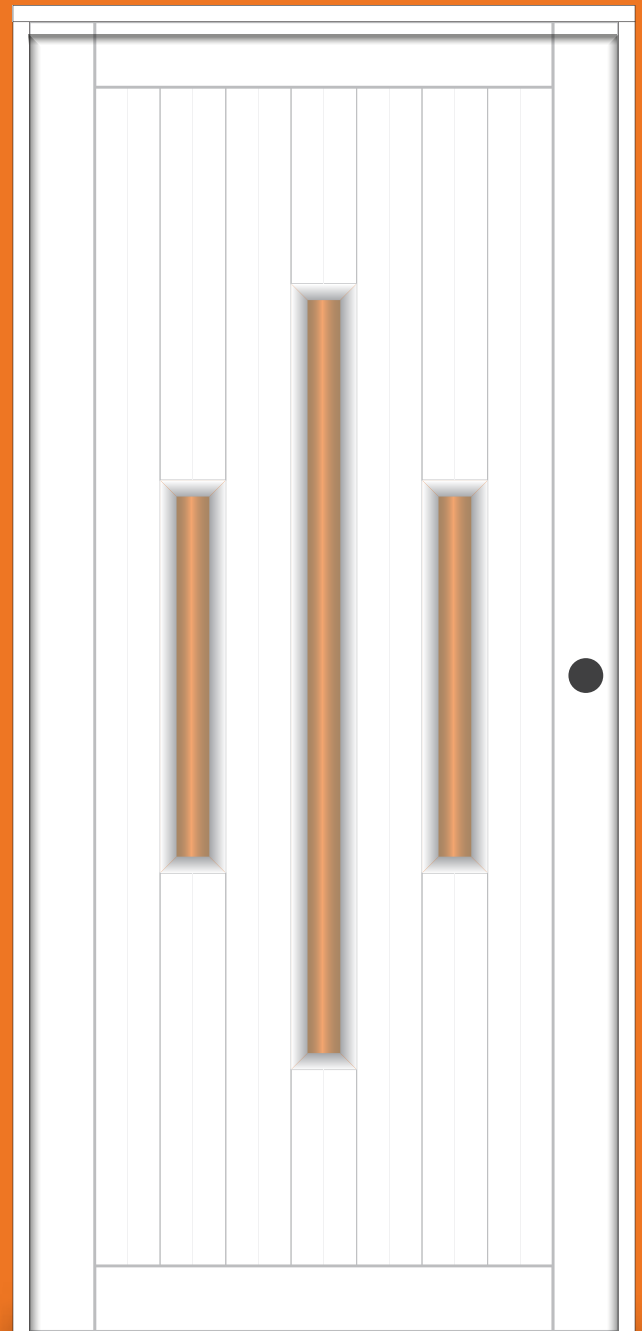

ECO MAX DOORS

ECO 05 LIGHT

Details

Constructed to the strongest standards in aluminum with a gage of .50 in the thickness of each piece of aluminum. The light material categorized as the strongest on the market.

The door includes 3 1/2 x 3 1/2 white hinges, a single hole in the lock and the frame to facilitate the installation of the same.

Width	Height	Price
36"	80"	
36"	84"	

Color

White

Glass Color

Clear Bronze Blue Green White

Position or Opening

SEEN FROM INSIDE

IN RIGHT

IN LEFT

SEEM FROM OUTSIDE

OUT LEFT

OUT RIGHT

alumax

ECO 05 HEAVY

Details

Constructed to the strongest standards in aluminum with a gage of .62 in the thickness of each piece of aluminum.

The Door includes 4 "x 4" stainless steel hinges. Includes the frame to facilitate the installation of it.