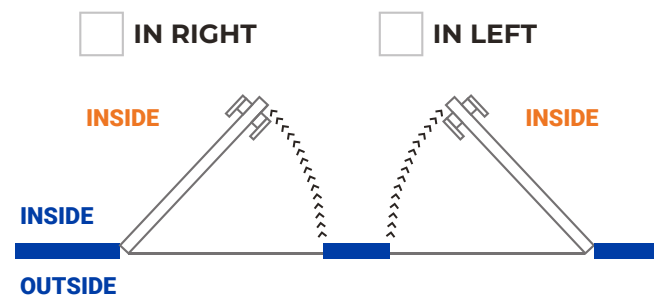

Width	Height	Price
36"	80"	
36"	84"	

Color

White

Glass Color

• Clear • Bronze • Blue Green • White

Position or Opening

SEEN FROM INSIDE

SEEM FROM OUTSIDE