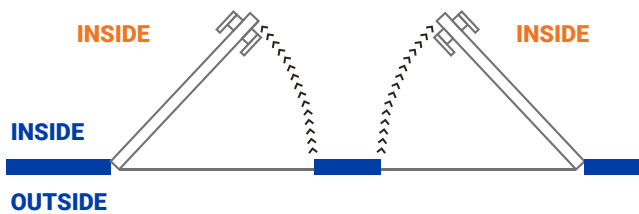

ECO-14

SLAT 3" IN ALUMINUM

Details

Constructed to the strongest standards in aluminum with a gage of .62 in the thickness of each piece of aluminum.

The Door includes 4 "x 4" stainless steel hinges. Includes the frame to facilitate the installation of it.

Width	Height	Price

36"	80"	

36"	84"	

Color

☐ White

Glass Color

• Clear • Bronze • Blue Green • White

Position or Opening

SEEN FROM INSIDE

☐ IN RIGHT

☐ IN LEFT