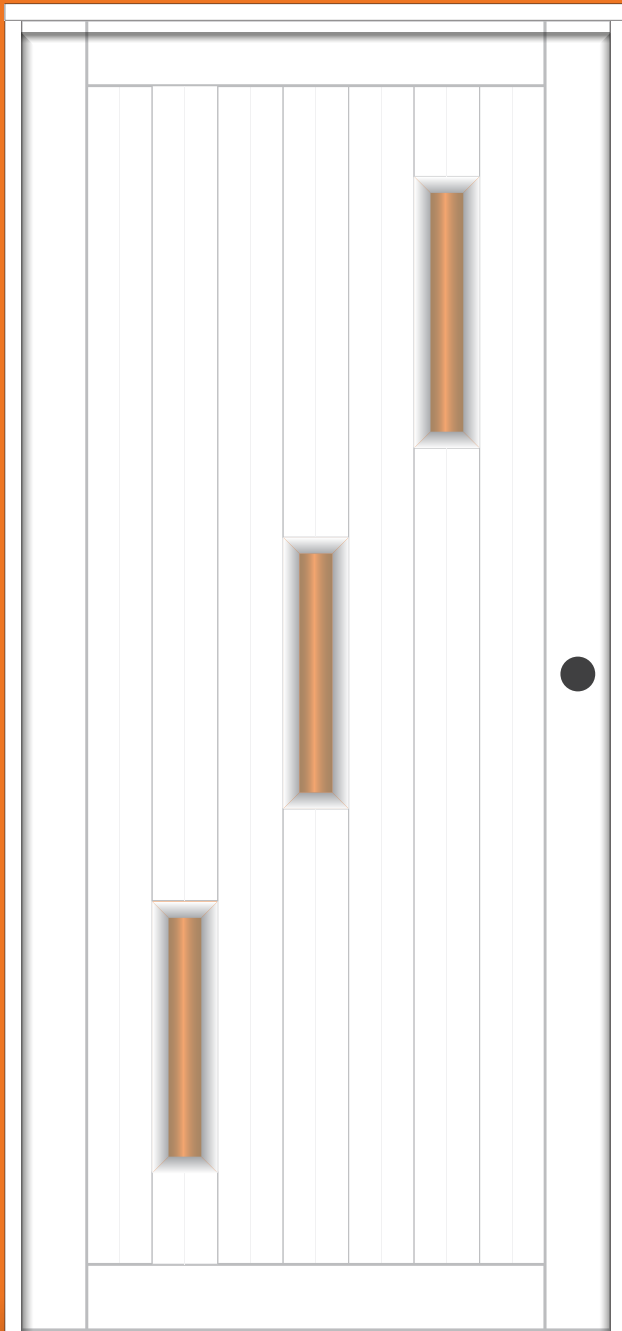

Details

Constructed to the strongest standards in aluminum with a gage of .50 in the thickness of each piece of aluminum. The light material categorized as the strongest on the market.

The door includes 3 1/2 x 3 1/2 white hinges, a single hole in the lock and the frame to facilitate the installation of the same.

Width	Height	Price
36"	80"	
36"	84"	

Color

White

Glass Color

Clear Bronze Blue Green White

Position or Opening

SEEN FROM INSIDE

IN RIGHT

IN LEFT

SEEM FROM OUTSIDE

OUT LEFT

OUT RIGHT

alumax

ECO 07 HEAVY

Details

Constructed to the strongest standards in aluminum with a gage of .62 in the thickness of each piece of aluminum.

The Door includes 4 "x 4" stainless steel hinges. Includes the frame to facilitate the installation of it.

Width Height Price

36" 80"

36" 84"

Color

White

Glass Color

• Clear • Bronze • Blue Green • White