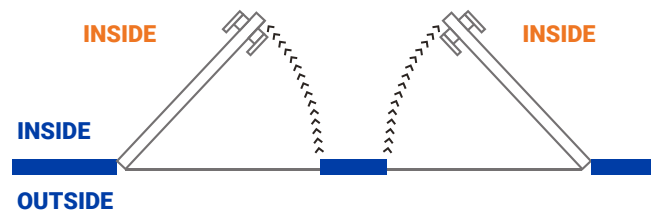

Position or Opening

SEEN FROM INSIDE

☐ IN RIGHT

☐ IN LEFT