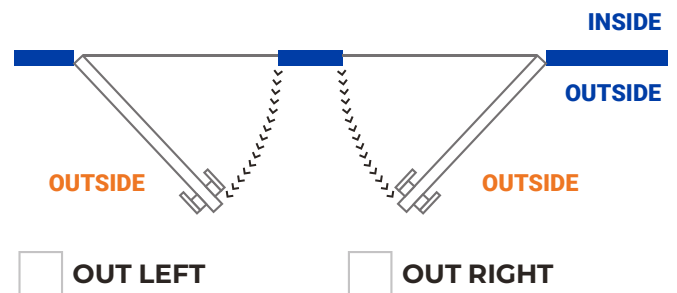

Width	Height	Price
36"	80"	
36"	84"	

Color

White

Glass Color

• Clear • Bronze • Blue Green • White

Position or Opening

SEEN FROM INSIDE

SEEM FROM OUTSIDE