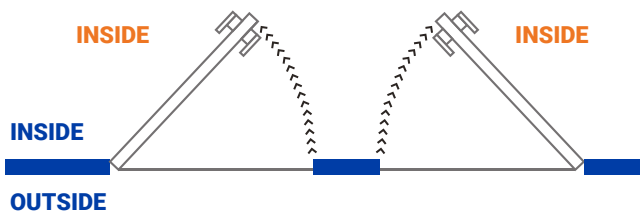

ECO-13

SLAT 3" IN ALUMINUM

Details

Constructed to the strongest standards in aluminum with a gage of .62 in the thickness of each piece of aluminum.

The Door includes 4 "x 4" stainless steel hinges. Includes the frame to facilitate the installation of it.

Width	Height	Price

36"	80"	

36"	84"	

Color

☐ White

Position or Opening

SEEN FROM INSIDE

☐ IN RIGHT

☐ IN LEFT