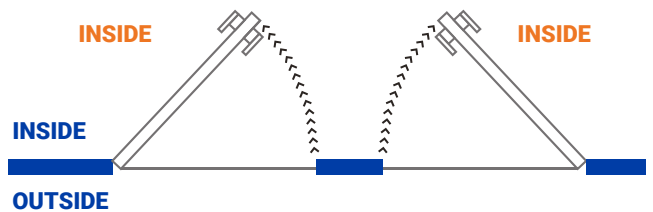

Width	Height	Price
36"	80"	
36"	84"	

Color

White

Position or Opening

SEEN FROM INSIDE

IN RIGHT

IN LEFT

SEEM FROM OUTSIDE

OUT LEFT

OUT RIGHT

ECO-16

SLAT 3" IN GLASS

Details

Constructed to the strongest standards in aluminum with a gage of .62 in the thickness of each piece of aluminum.

The Door includes 4 "x 4" stainless steel hinges. Includes the frame to facilitate the installation of it.