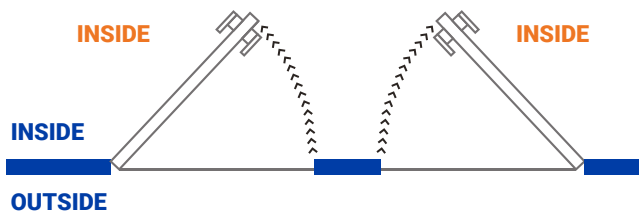

ECO-15

SLAT 3" IN GLASS

Details

Constructed to the strongest standards in aluminum with a gage of .62 in the thickness of each piece of aluminum.

The Door includes 4 "x 4" stainless steel hinges. Includes the frame to facilitate the installation of it.

Width	Height	Price

36"	80"	

36"	84"	

Color

☐ White

Glass Color

☐ Clear ☐ Bronze ☐ Blue Green ☐ White

Position or Opening

SEEN FROM INSIDE

☐ IN RIGHT

☐ IN LEFT