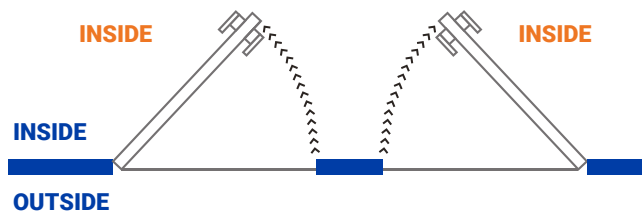

Constructed to the strongest standards in aluminum with a gage of .50 in the thickness of each piece of aluminum. The light material categorized as the strongest on the market.

The door includes 3 1/2 x 3 1/2 white hinges, a single hole in the lock and the frame to facilitate the installation of the same.

Width	Height	Price
36"	80"	
36"	84"	

Color

White

Glass Color

Clear Bronze Blue Green White

Position or Opening

SEEN FROM INSIDE

IN RIGHT

IN LEFT

SEEM FROM OUTSIDE

OUT LEFT

OUT RIGHT

alumax

ECO 06 HEAVY

Details

Constructed to the strongest standards in aluminum with a gage of .62 in the thickness of each piece of aluminum.