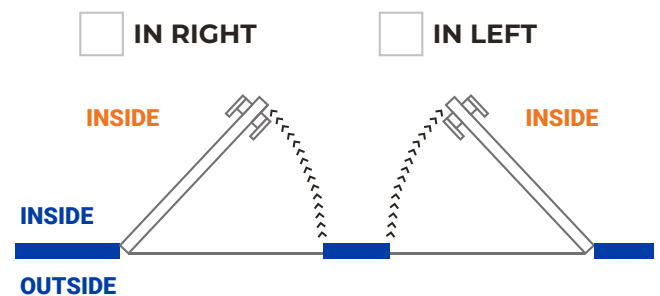

Width	Height	Price
36"	80"	
36"	84"	

Color

White

Glass Color

• Clear • Bronze • Blue Green • White

Position or Opening

SEEN FROM INSIDE

SEEM FROM OUTSIDE

ECO 20 LIGHT

Details

Constructed to the strongest standards in aluminum with a gage of .50 in the thickness of each piece of aluminum. The light material categorized as the strongest on the market.

The door includes 3 $3\frac{1}{2}$ x $3\frac{1}{2}$ white hinges, a single hole in the lock and the frame to facilitate the installation of the same.