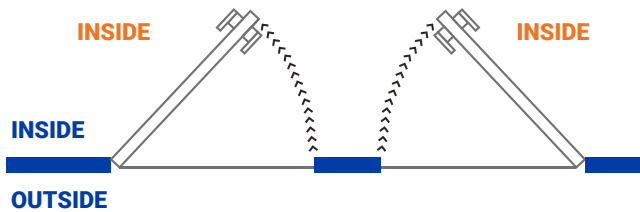

Position or Opening

SEEN FROM INSIDE

☐ IN RIGHT

☐ IN LEFT