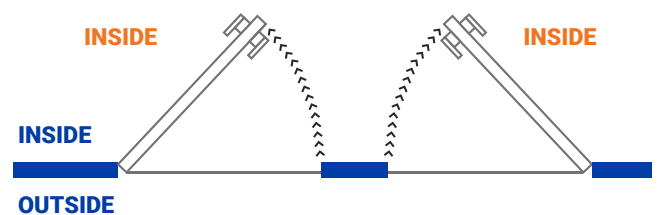

Position or Opening

SEEN FROM INSIDE

☐ IN RIGHT

☐ IN LEFT