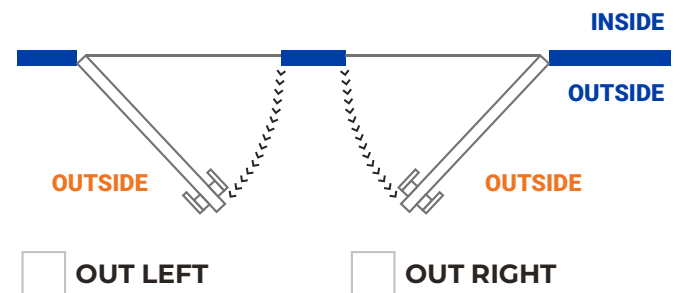

SEEM FROM OUTSIDE