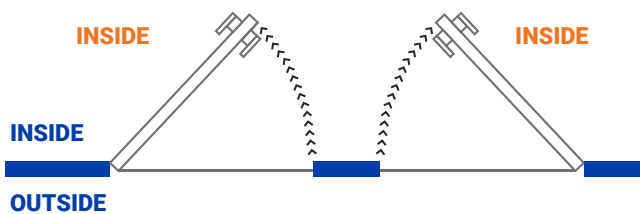

The Door includes 4 "x 4" stainless steel hinges. Includes the frame to facilitate the installation of it.

Width	Height	Price
36"	80"	
36"	84"	

Color

White

Position or Opening

SEEN FROM INSIDE

IN RIGHT

IN LEFT

SEEN FROM OUTSIDE

OUT LEFT

OUT RIGHT

ECO-15

SLAT 4" IN ALUMINUM

Details

Constructed to the strongest standards in aluminum with a gage of .62 in the thickness of each piece of aluminum.

The Door includes 4 "x 4" stainless steel hinges. Includes the frame to facilitate the installation of it.