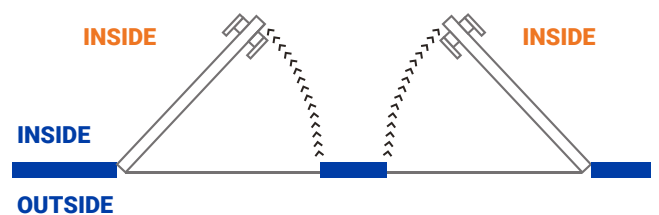

Position or Opening

SEEN FROM INSIDE

☐ IN RIGHT

☐ IN LEFT