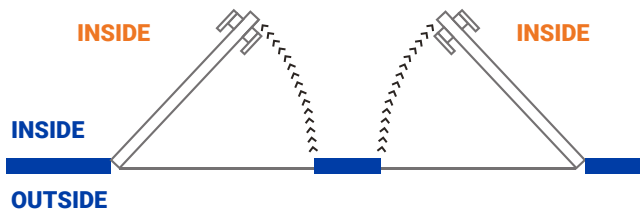

ECO-13

SLAT 3" IN GLASS

Details

Constructed to the strongest standards in aluminum with a gage of .62 in the thickness of each piece of aluminum.

The Door includes 4 "x 4" stainless steel hinges. Includes the frame to facilitate the installation of it.

Width	Height	Price

36"	80"	

36"	84"	

Color

☐ White

Glass Color

• Clear • Bronze • Blue Green • White

Position or Opening

SEEN FROM INSIDE

☐ IN RIGHT

☐ IN LEFT