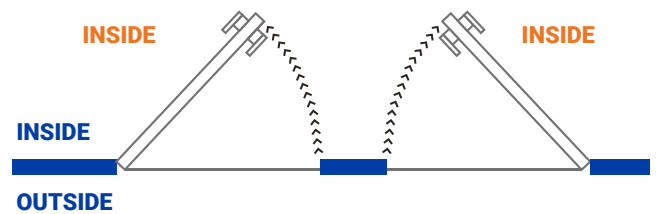

Details

Constructed to the strongest standards in aluminum with a gage of .50 in the thickness of each piece of aluminum. The light material categorized as the strongest on the market.

The door includes 3 1/2 x 3 1/2 white hinges, a single hole in the lock and the frame to facilitate the installation of the same.

Width	Height	Price
36"	80"	
36"	84"	

Color

White

Position or Opening

SEEN FROM INSIDE

IN RIGHT

IN LEFT

SEEM FROM OUTSIDE

OUT LEFT

OUT RIGHT

ECO-14

SLAT 3" IN GLASS

Details

Constructed to the strongest standards in aluminum with a gage of .62 in the thickness of each piece of aluminum.

The Door includes 4 "x 4" stainless steel hinges. Includes the frame to facilitate the installation of it.