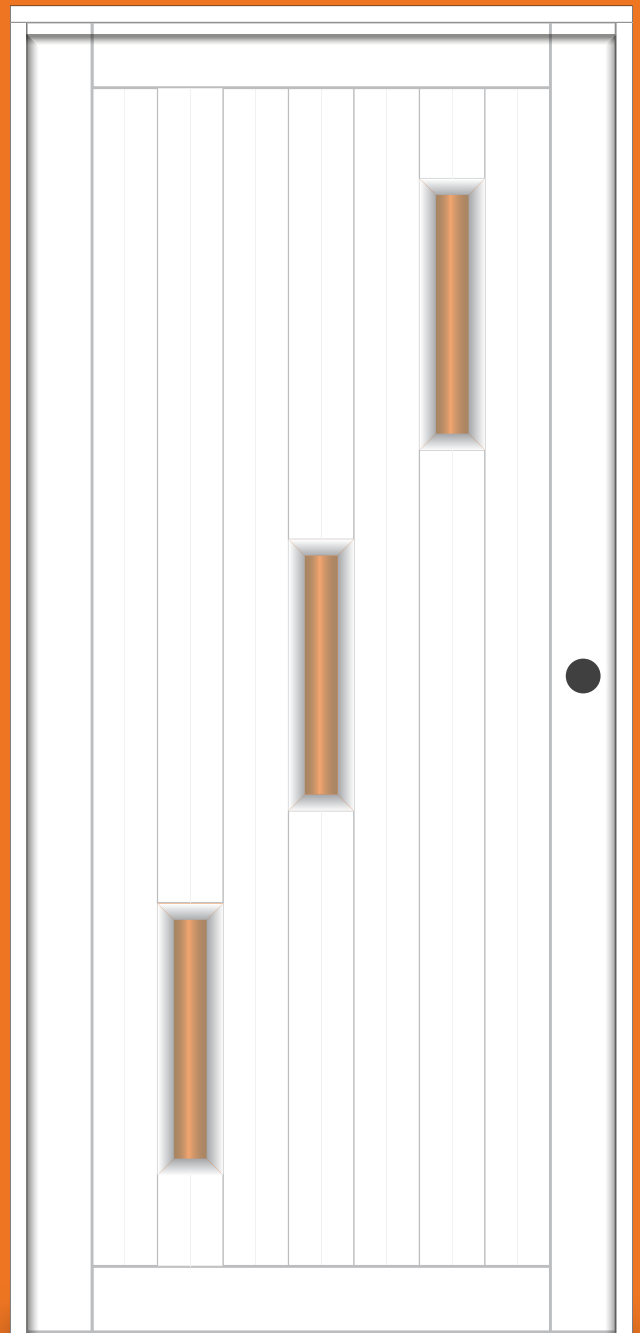

Details

Constructed to the strongest standards in aluminum with a gage of .50 in the thickness of each piece of aluminum. The light material categorized as the strongest on the market.

The door includes 3 1/2 x 3 1/2 white hinges, a single hole in the lock and the frame to facilitate the installation of the same.

Width	Height	Price
36"	80"	
36"	84"	

Color

White

Glass Color

Clear Bronze Blue Green White

Position or Opening

SEEN FROM INSIDE

IN RIGHT

IN LEFT

SEEM FROM OUTSIDE

OUT LEFT

OUT RIGHT

alumax

ECO 07 HEAVY

Details

Constructed to the strongest standards in aluminum with a gage of .62 in the thickness of each piece of aluminum.

The Door includes 4 "x 4" stainless steel hinges. Includes the frame to facilitate the installation of it.

Width Height Price

36" 80"

36" 84"

Color

White

Glass Color

• Clear • Bronze • Blue Green • White