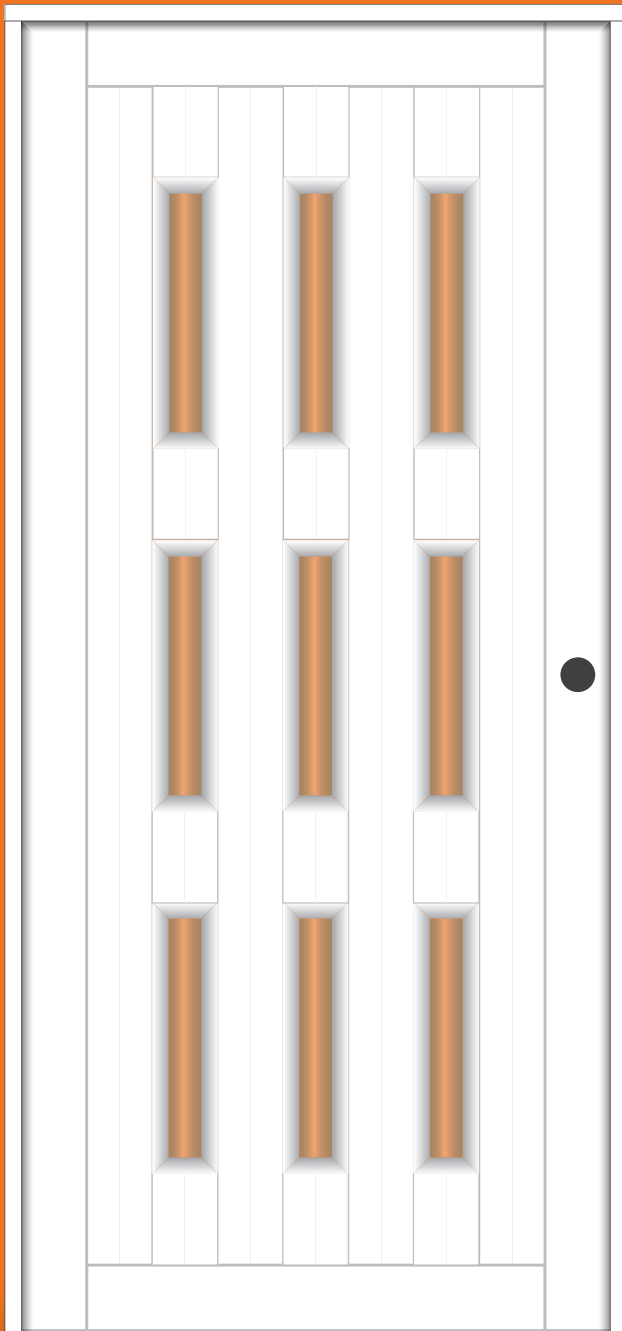

ECO MAX DOORS

ECO 05 LIGHT

Details

Constructed to the strongest standards in aluminum with a gage of .50 in the thickness of each piece of aluminum. The light material categorized as the strongest on the market.

Details

Constructed to the strongest standards in aluminum with a gage of .50 in the thickness of each piece of aluminum. The light material categorized as the strongest on the market.

The door includes 3 1/2 x 3 1/2 white hinges, a single hole in the lock and the frame to facilitate the installation of the same.

IN LEFT

SEEN FROM OUTSIDE

OUT LEFT

OUT RIGHT

alumax

ECO 08 HEAVY

Details

Constructed to the strongest standards in aluminum with a gage of .62 in the thickness of each piece of aluminum.

The Door includes 4 "x 4" stainless steel hinges. Includes the frame to facilitate the installation of it.

Width	Height	Price
-------	--------	-------

36"	80"	
-----	-----	--

36"	84"	
-----	-----	--

Color