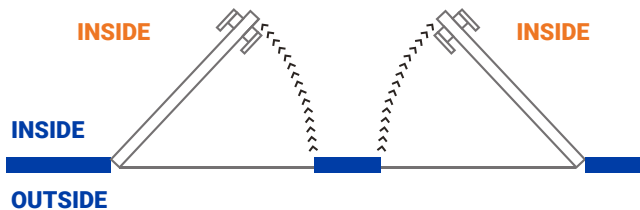

Position or Opening

SEEN FROM INSIDE

☐ IN RIGHT

☐ IN LEFT