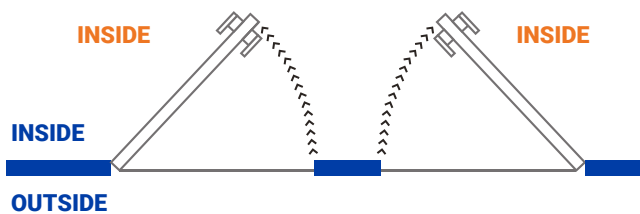

Position or Opening

SEEN FROM INSIDE

☐ IN RIGHT

☐ IN LEFT