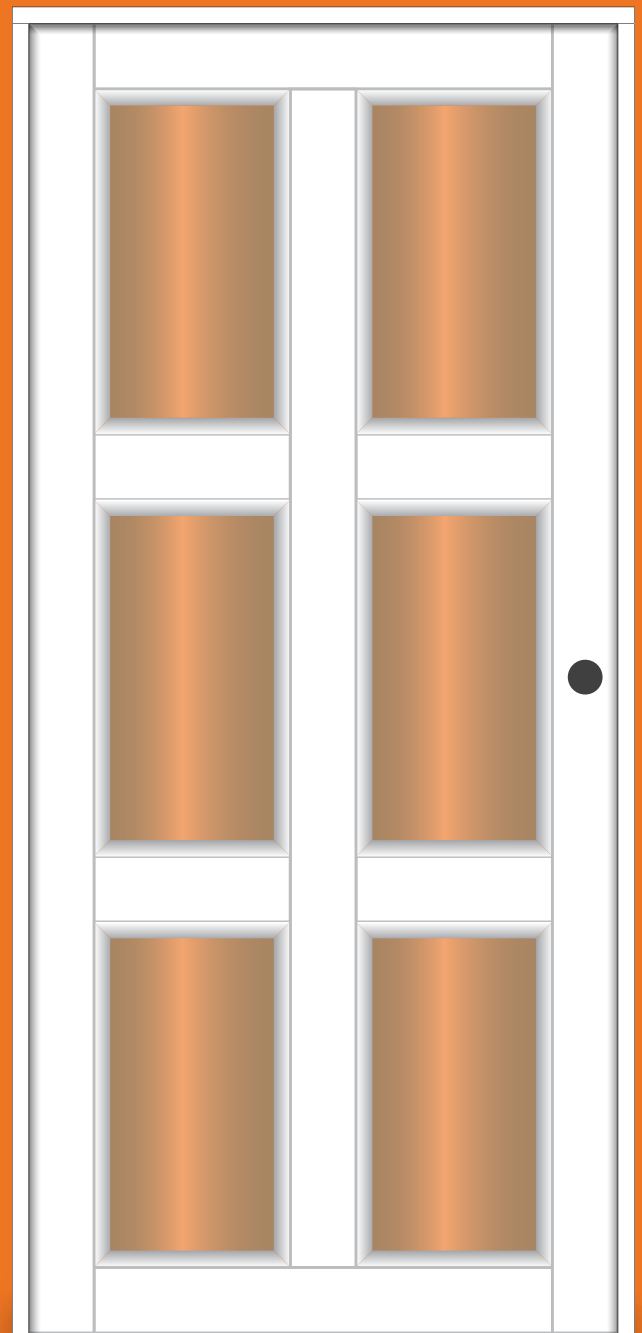

ECO 21 LIGHT

Details

Constructed to the strongest standards in aluminum with a gage of .50 in the thickness of each piece of aluminum. The light material categorized as the strongest on the market.

The door includes 3 1/2 x 3 1/2 white hinges, a single hole in the lock and the frame to facilitate the installation of the same.

Width	Height	Price
36"	80"	
36"	84"	

Color

☐ White

Glass Color

• Clear • Bronze • Blue Green • White

Position or Opening

SEEN FROM INSIDE

☐ IN RIGHT

☐ IN LEFT

SEEM FROM OUTSIDE

☐ OUT LEFT

☐ OUT RIGHT