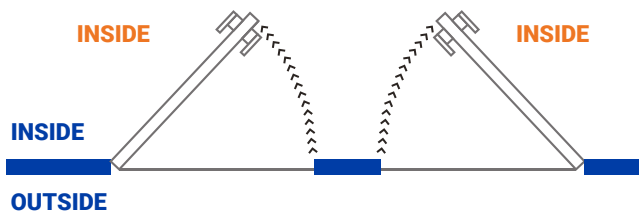

OUT LEFT

OUT RIGHT

ECO-14

SLAT 3" IN GLASS

Details

Constructed to the strongest standards in aluminum with a gage of .62 in the thickness of each piece of aluminum.

The Door includes 4 "x 4" stainless steel hinges. Includes the frame to facilitate the installation of it.

Width	Height	Price
36"	80"	
36"	84"	

Color

White

Glass Color

Clear Bronze Blue Green White

Position or Opening

SEEN FROM INSIDE

IN RIGHT

IN LEFT

SEEM FROM OUTSIDE

OUT LEFT

OUT RIGHT

ECO-14

SLAT 4" IN GLASS

Details

Constructed to the strongest standards in aluminum with a gage of .62 in the thickness of each piece of aluminum.