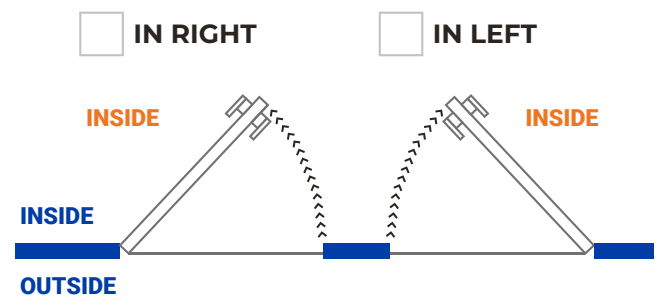

Position or Opening

SEEN FROM INSIDE