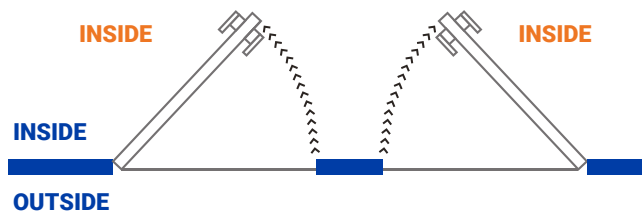

Position or Opening

SEEN FROM INSIDE

☐ IN RIGHT

☐ IN LEFT