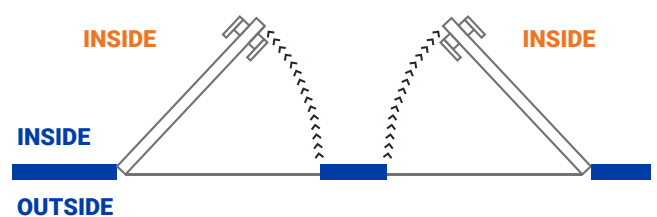

alumax

ECO 12 HEAVY

Details

Constructed to the strongest standards in aluminum with a gage of .62 in the thickness of each piece of aluminum.

The Door includes 4 "x 4" stainless steel hinges. Includes the frame to facilitate the installation of it.

Width	Height	Price

36"	80"	

36"	84"	

Color

☐ White

Glass Color

• Clear • Bronze • Blue Green • White

Position or Opening

SEEN FROM INSIDE

☐ IN RIGHT

☐ IN LEFT