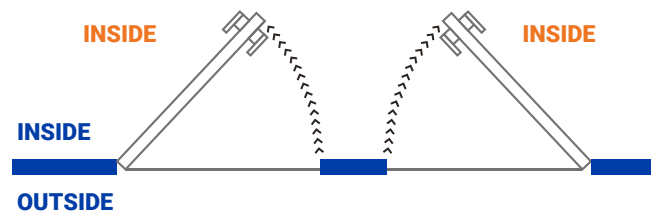

Position or Opening

SEEN FROM INSIDE

☐ IN RIGHT

☐ IN LEFT