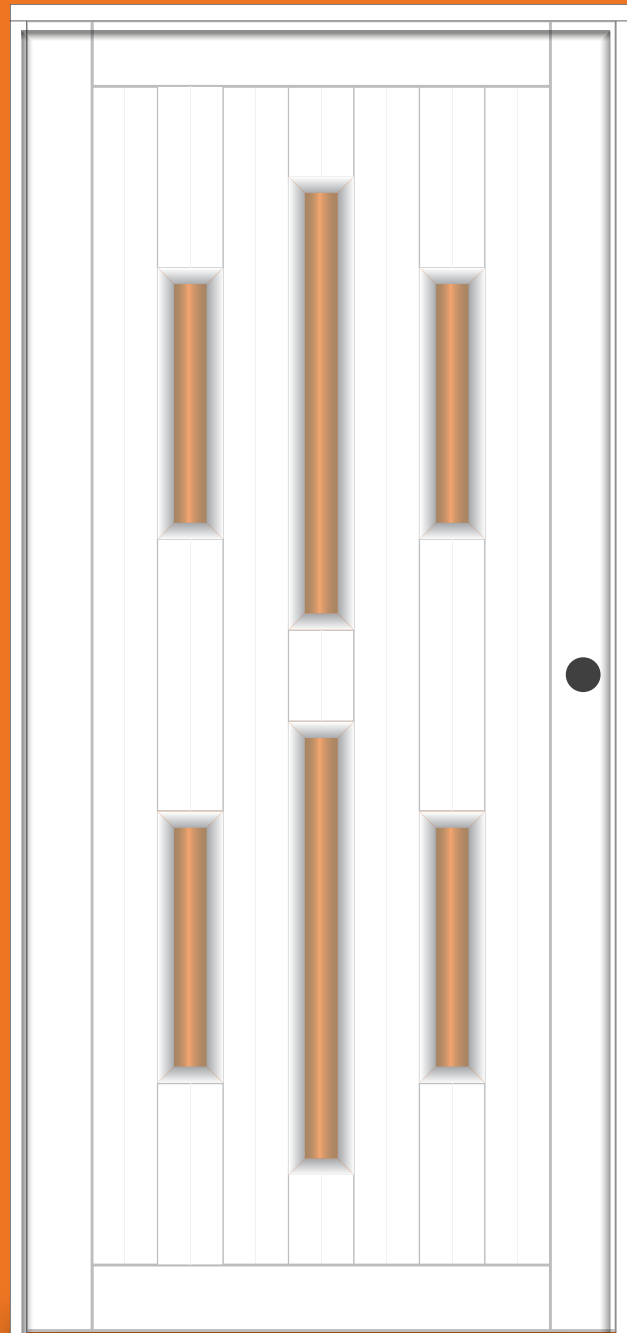

Constructed to the strongest standards in aluminum with a gage of .50 in the thickness of each piece of aluminum. The light material categorized as the strongest on the market.

The door includes 3 1/2 x 3 1/2 white hinges, a single hole in the lock and the frame to facilitate the installation of the same.

IN LEFT

SEEM FROM OUTSIDE

OUT LEFT

OUT RIGHT

alumax

ECO 06 HEAVY

Details

Constructed to the strongest standards in aluminum with a gage of .62 in the thickness of each piece of aluminum.

The Door includes 4 "x 4" stainless steel hinges. Includes the frame to facilitate the installation of it.

Width	Height	Price
36"	80"	
36"	84"	

Color

White

Glass Color

• Clear • Bronze • Blue Green • White

Details

Constructed to the strongest standards in aluminum with a gage of .50 in the thickness of each piece of aluminum. The light material categorized as the strongest on the market.

The door includes 3 1/2 x 3 1/2 white hinges, a single hole in the lock and the frame to facilitate the installation of the same.