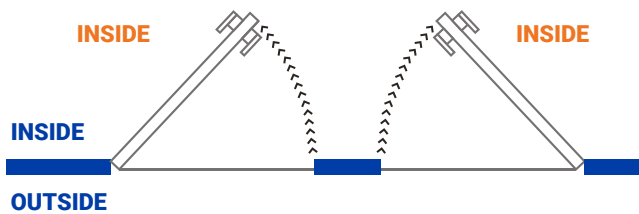

ECO-16

SLAT 3" IN GLASS

Details

Constructed to the strongest standards in aluminum with a gage of .62 in the thickness of each piece of aluminum.

The Door includes 4 "x 4" stainless steel hinges. Includes the frame to facilitate the installation of it.

Width	Height	Price

36"	80"	

36"	84"	

Color

☐ White

Glass Color

• Clear • Bronze • Blue Green • White

Position or Opening

SEEN FROM INSIDE

☐ IN RIGHT

☐ IN LEFT